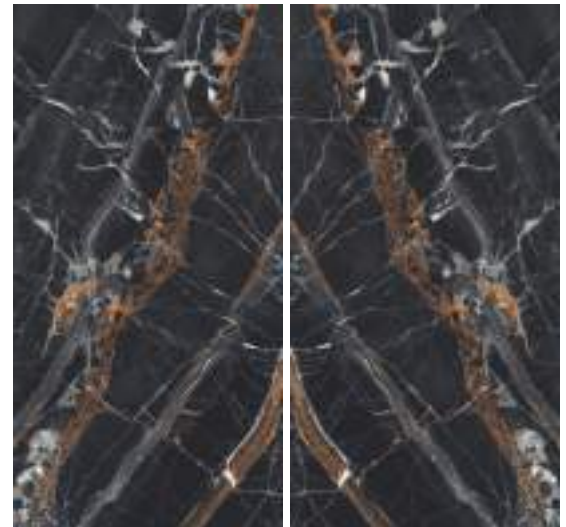

PACIFIC BLACK A
(POL) R/T

PACIFIC BLACK B
(POL) R/T