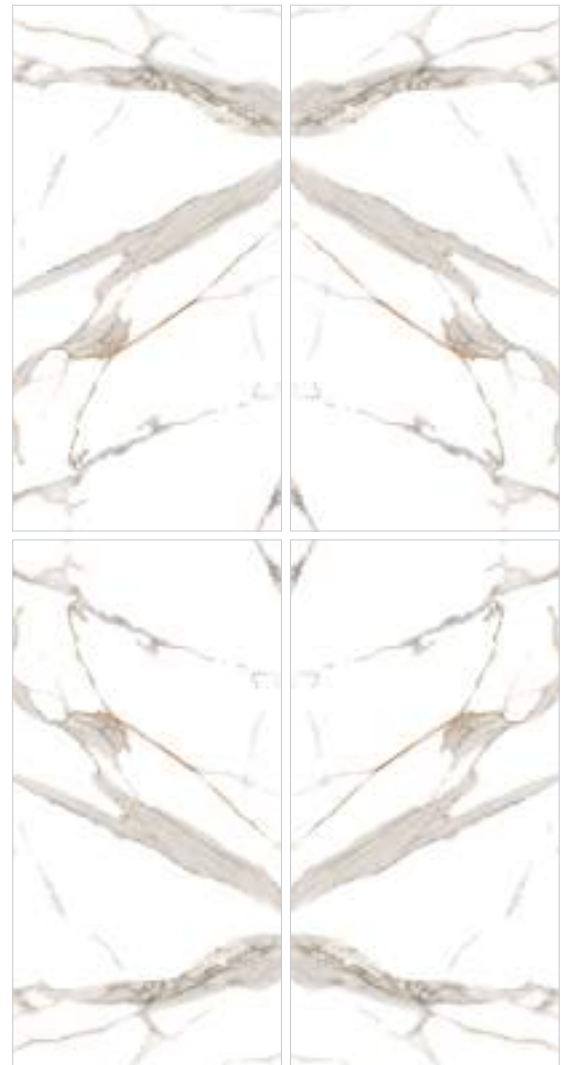

WOODEN (II) BEIGE

IMPORT TILE

GLAZED PORCELAIN

60x120 cm. (24"x48") R/T

SURFACE : POLISHED

VERSO STATORIO A
(POL) R/T

VERSO STATORIO B
(POL) R/T

SURFACE : HIGH GLOSS